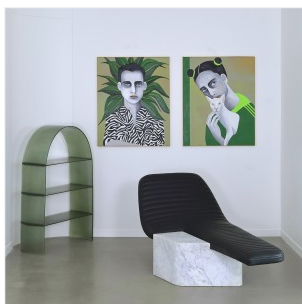

## REBECCA BRODSKIS

AN INTIMATE MOMENT WITH LEO C.

DIMENSIONS: H 100 x L 81 cm  
FINITIONS: Huile sur toile